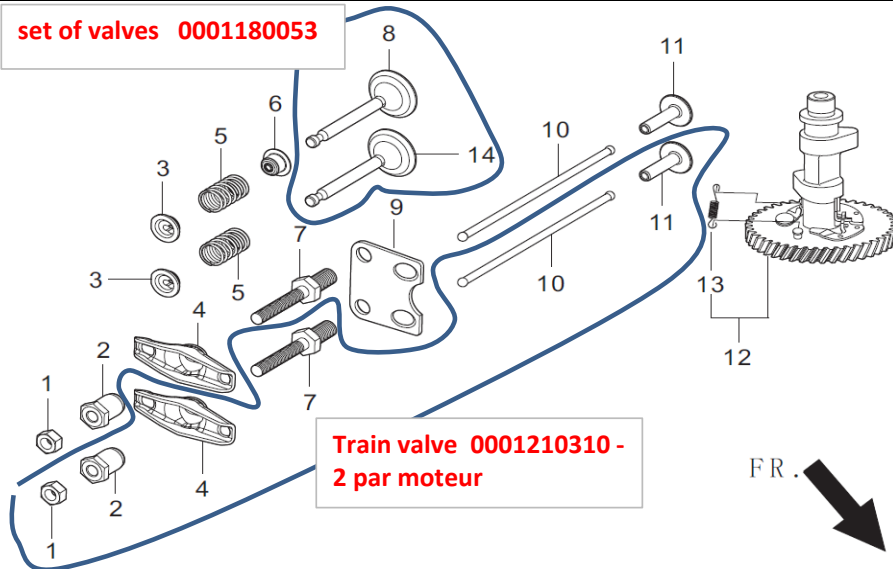

set of valves 0001180053

Train valve 0001210310 -
2 par moteur

FR.

N°	Ref externe-External ref	PUBERT Reference	DESIGNATION - DESCRIPTION	QTY
E05-2	14314-Z010110-0000		NUT , VALVE ADJUSTING	2
E05-3	12112-Z010110-0000	0001090011	SEAT, VALVE SPRING	2
E05-4	14311-Z010110-0000		ROCKER, VALVE	2
E05-5	12103-Z030110-0000	0001210320	SPRING, VALVE	2
E05-6	12101-Z030110-0000		GUIDE, SEAL	1
E05-7	14313-Z010110-0000		BOLT, VALVE ADJUSTING	2
E05-8	12111-Z340110-0000		VALVE, INTAKE	1
E05-9	14090-Z030110-0000	0001150108	PLATE SUBASSEMBLY, LIFTER STOPPER	1
E05-10	14071-Z010110-0000		LIFTER, VALVE	2
E05-11	14081-Z010110-0000		TAPPET, VALVE	2
E05-12	14200-Z010110-0000		CAMSHAFT ASSY.	1
E05-14	12121-Z340210-0000		VALVE, EXHAUST	1