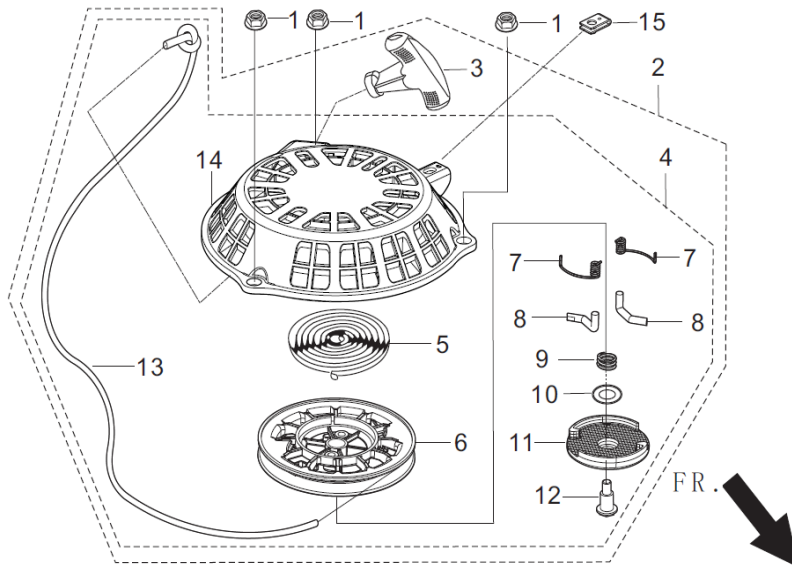

N°	Ref externe-External ref	PUBERT Reference	DESIGNATION - DESCRIPTION	QTY
E03-1	13201-Z340110-0000	0001210311	RING, THE FIRST	1
E03-2	13202-Z340110-0000		RING, THE SECOND	1
E03-3	13210-Z340120-0000		RING SET, OIL	1
E03-4	13111-Z340110-0000	0001210312	PISTON	1
E03-5	13122-Z010110-0000		CLIP, PISTON PIN	2
E03-6	13121-Z010110-0000	0001180011	PIN, PISTON	1
E03-7	13010-Z030110-0000	0001210313	ROD, CONNECTING	1
E03-12	13300-Z032410-0000		CRANKSHAFT ASSY.	1

set of valves 0001180053

Train valve 0001210310 -
2 par moteur

FR.

N°	Ref externe-External ref	PUBERT Reference	DESIGNATION - DESCRIPTION	QTY
E05-2	14314-Z010110-0000		NUT , VALVE ADJUSTING	2
E05-3	12112-Z010110-0000	0001090011	SEAT, VALVE SPRING	2
E05-4	14311-Z010110-0000		ROCKER, VALVE	2
E05-5	12103-Z030110-0000	0001210320	SPRING, VALVE	2
E05-6	12101-Z030110-0000		GUIDE, SEAL	1
E05-7	14313-Z010110-0000		BOLT, VALVE ADJUSTING	2
E05-8	12111-Z340110-0000		VALVE, INTAKE	1
E05-9	14090-Z030110-0000	0001150108	PLATE SUBASSEMBLY, LIFTER STOPPER	1
E05-10	14071-Z010110-0000		LIFTER, VALVE	2
E05-11	14081-Z010110-0000		TAPPET, VALVE	2
E05-12	14200-Z010110-0000		CAMSHAFT ASSY.	1
E05-14	12121-Z340210-0000		VALVE, EXHAUST	1