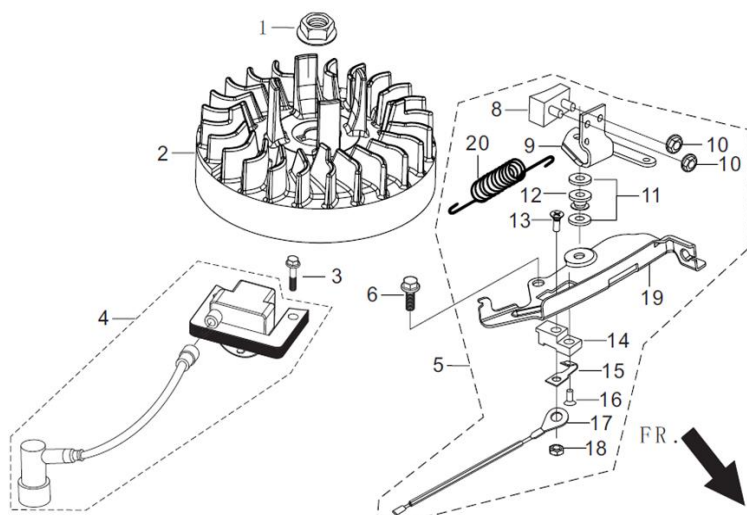

N°	Ref externe-External ref	PUBERT Reference	DESIGNATION - DESCRIPTION	QTY
E15-1	13501-Z010110-0000		NUT, FLYWHEEL	1
E15-2	13510-Z030110-0000	0001210042	FLYWHEEL SUBASSEMBLY	1
E15-3	90007-0625-A1		BOLT	1
E15-4	30400-Z030110-0000	0001210031	COIL, IGNITION	1
E15-5	45200-Z340210-0000	0001210314	BRAKE ASSY.	1
E15-6	90007-0612-A1		BOLT	1