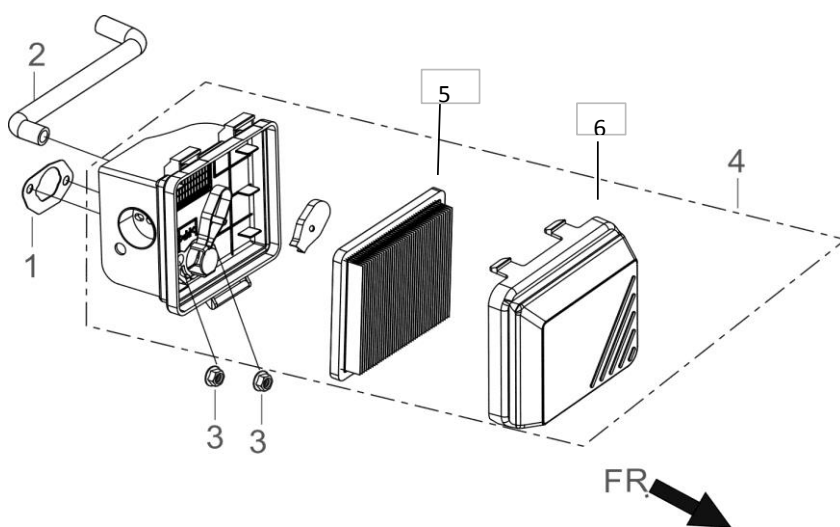

N°	Ref externe-External ref	PUBERT Reference	DESIGNATION - DESCRIPTION	QTY
F02-1	17001-Z030120-0000	0001210309	GASKET, AIR CLEANER	1
F02-2	17004-Z030310-0000	0001210323	TUBE, BREATHER	1
F02-3	90305-0600-31		NUT	2
F02-4	17100-Z030210-0000	0001210024	CASE, AIR CLEANER	1
F02-5	90305-0600-31	0001010013	ELEMENT	2
F02-6	17100-Z030210-0000	0001210025	COVER	1