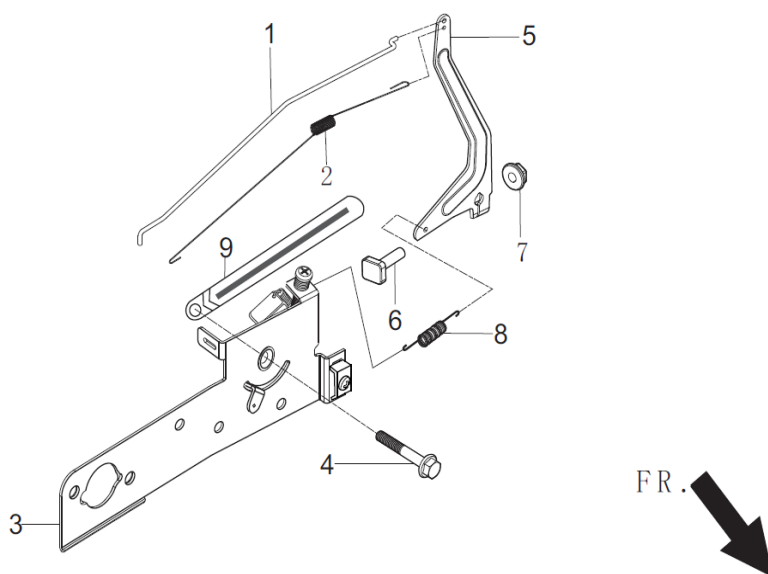

N°	Ref externe-External ref	PUBERT Reference	DESIGNATION - DESCRIPTION	QTY
E13-1	16062-Z030110-0000	0001210318	ROD, GOUVERNEUR	1
E13-2	16012-Z030120-0000	0001210043	SPRING, THROTTLE VALVE RETURNING	1
E13-3	16520-Z030230-0000		CONTROL ASSY, THROTTLE (included switch)	1
E13-4	90007-0628-A1		BOLT	1
E13-5	16070-Z030130-0000		SUPPORT SUBASSEMBLY, GOVERNOR	1
E13-6	16072-Z010110-0000		BOLT, GOVERNOR SUPPORT	1
E13-7	90305-0600-31		NUT	1
E13-8	16063-Z340110-0000	0001210044	SPRING, GOVERNOR	1
E13-9	90684-Z030120-0000		CLIP	1